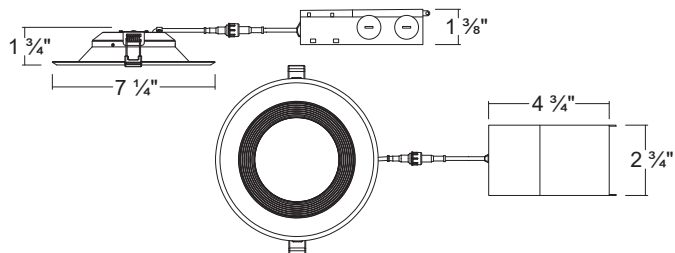

LKTC563EN Selectable 3 Watt & 5 CCT

5 & 6" Round Baffle LED Canless Recessed Downlight

- Finishes

B - Black

BZ - Bronze

SN - Satin Nickel

QUICK FEATURES

- No housing required and includes pre-wired junction box with Class2 Driver
- 5 CCT Selectable - 2700K / 3000K / 3500K / 4000K / 5000K
- 3 Watt Selectable - 12W / 8W / 6W
- 4 different colors : **W**-White / **B**-Black / **SN**-Satin Nickel / **BZ**-Bronze
- Dimmable to 10% with most standard triac dimmers
- cUL Listed / Wet Location / ENERGY STAR certified
- Lifetime of 50,000 hours
- 5 year warranty

CRI 90

DIMENSIONS

ORDERING INFORMATION

3 Watt & 5 CCT Selectable

Model No.	Description
LKTC563W-EN	5 & 6" LED Canless Recessed Downlight / Round Baffle / White
LKTC563B-EN	5 & 6" LED Canless Recessed Downlight / Round Baffle / Black
LKTC563SN-EN	5 & 6" LED Canless Recessed Downlight / Round Baffle / Satin Nickel
LKTC563BZ-EN	5 & 6" LED Canless Recessed Downlight / Round Baffle / Bronze